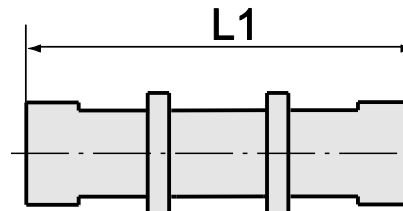

Unions

brass

11.0417

Male connector, male thread

Art. No.	Type No.	Thread	For hose mm	L1 mm	a/f mm
110457	11.0412	M5	5/3	20.0	7
110458	11.0413	G 1/8	6/4	27.0	14
110459	11.0414	G 1/8	8/6	29.0	14
110460	11.0416	G 1/4	6/4	29.0	17
110461	11.0417	G 1/4	8/6	31.0	17
110462	11.0418	G 1/4	10/8	33.0	17

Bulkhead connectors

brass

12.0531

Bulkhead connector

Art. No.	Type No.	Thread	For hose mm	L1 mm	a/f mm
110463	12.0530	M10x1.0	6/4	44.0	14
110464	12.0531	M12x1.0	8/6	50.0	17